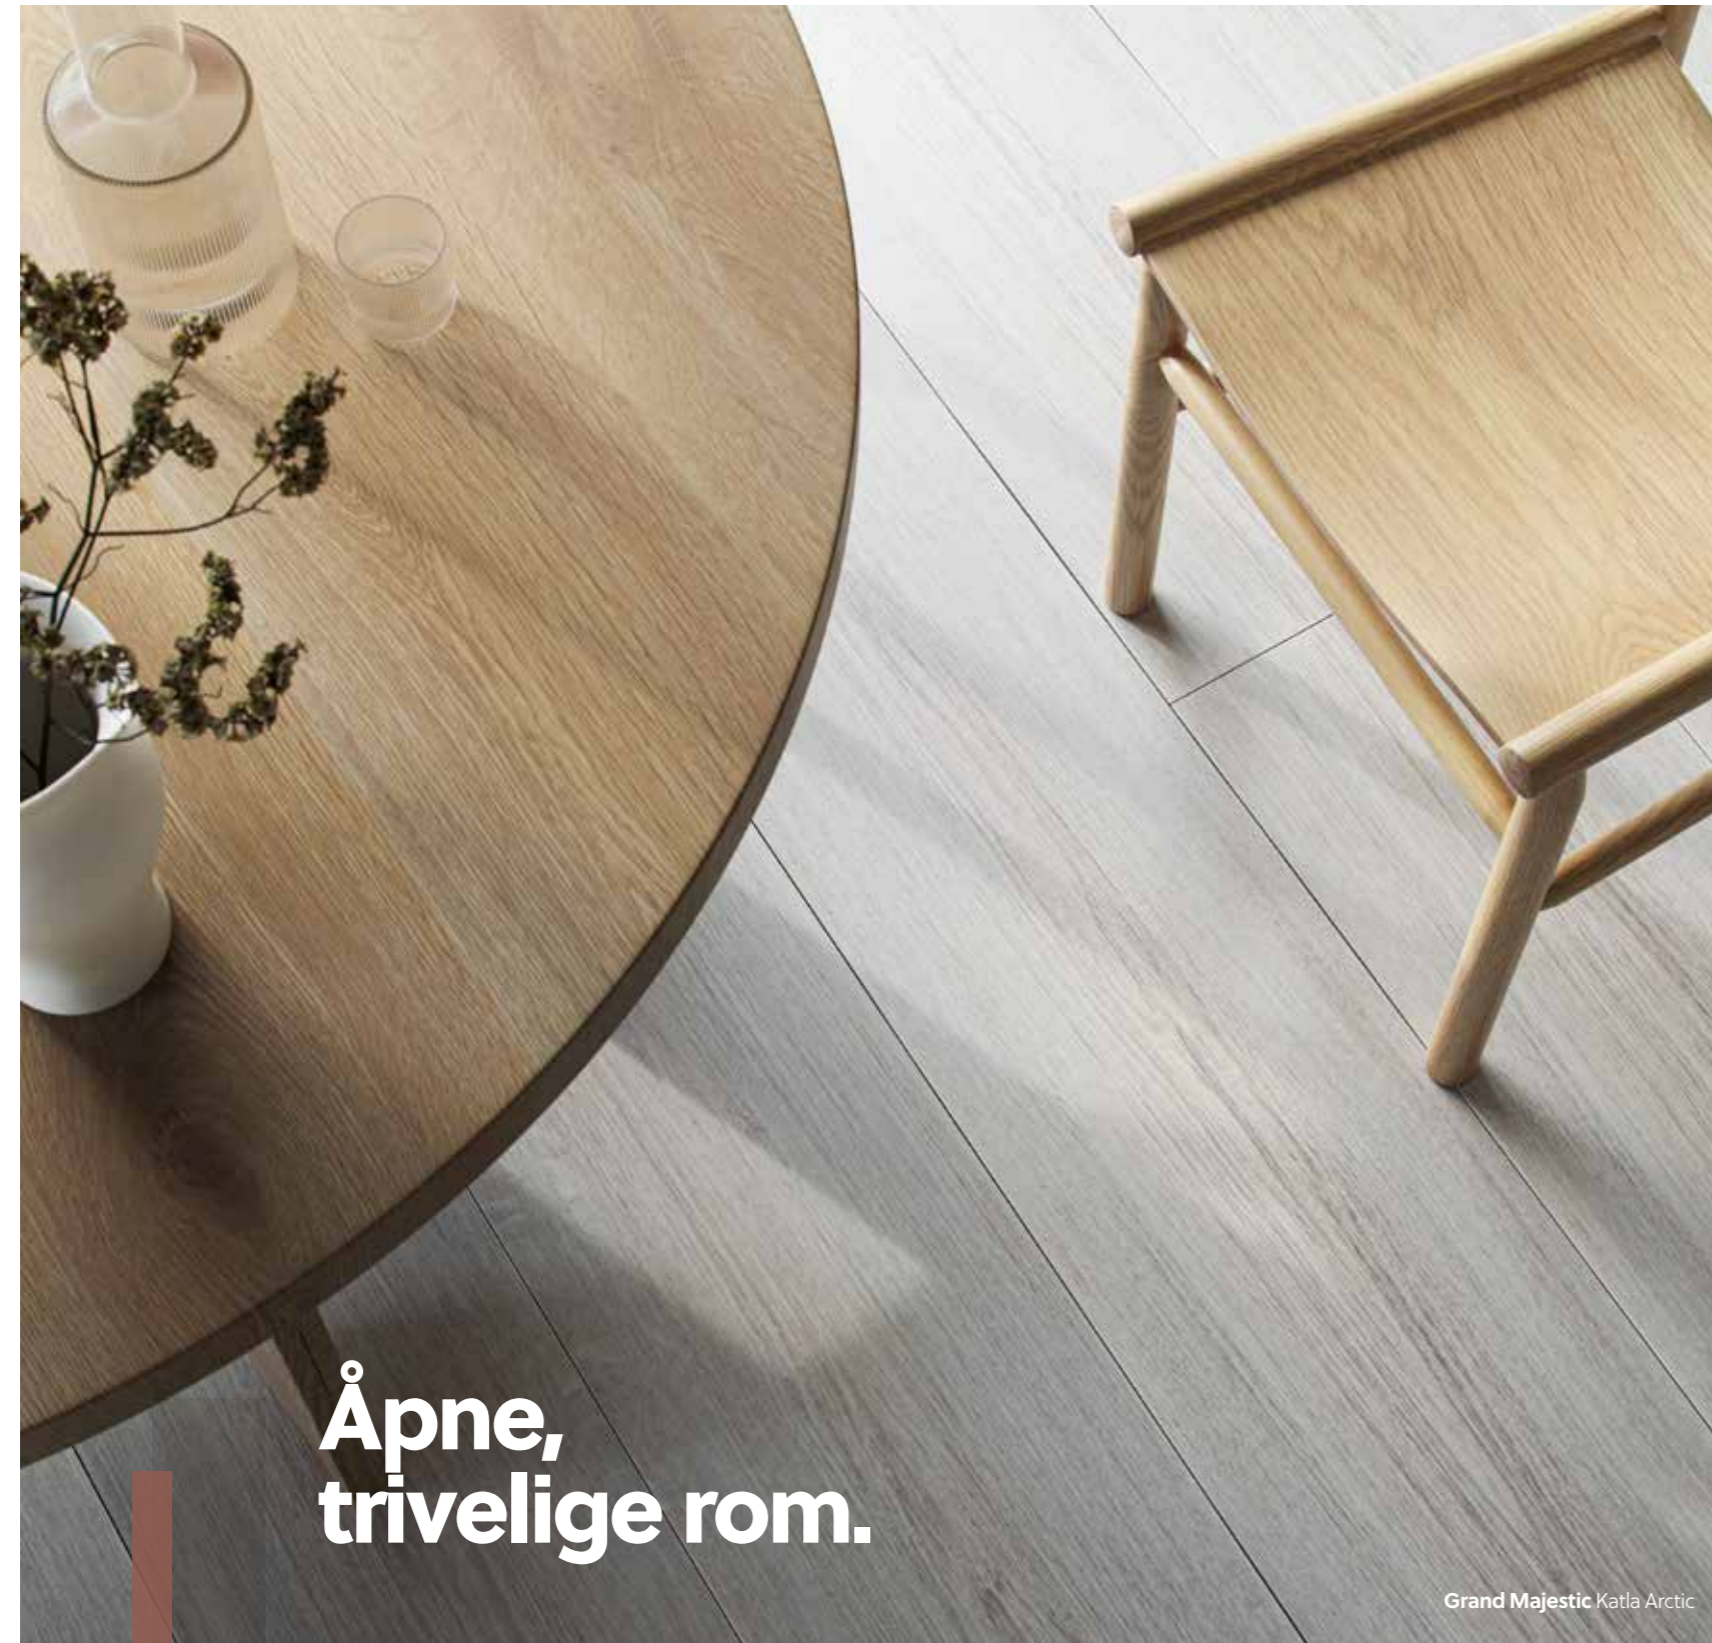

**Åpne,
trivelige rom.**

Grand Majestic Katla Arctic

Dette er Grand Majestic.

Navnet på kolleksjonen sier det meste: topp kvalitet og størrelser som tar pusten fra deg.

Med en lengde på 2,4 meter og en bredde på 30 cm gir bordene i Grand Majestic-kolleksjonen rommet en følelse av luft og åpenhet. De åtte ulike dekorene har varierende trestrukturer, vakker design og en elegant, oljet finish.

Denne kolleksjonen utstråler den beroligende følelsen som naturen gir, og har styrken til å takle alt livet har å by på.